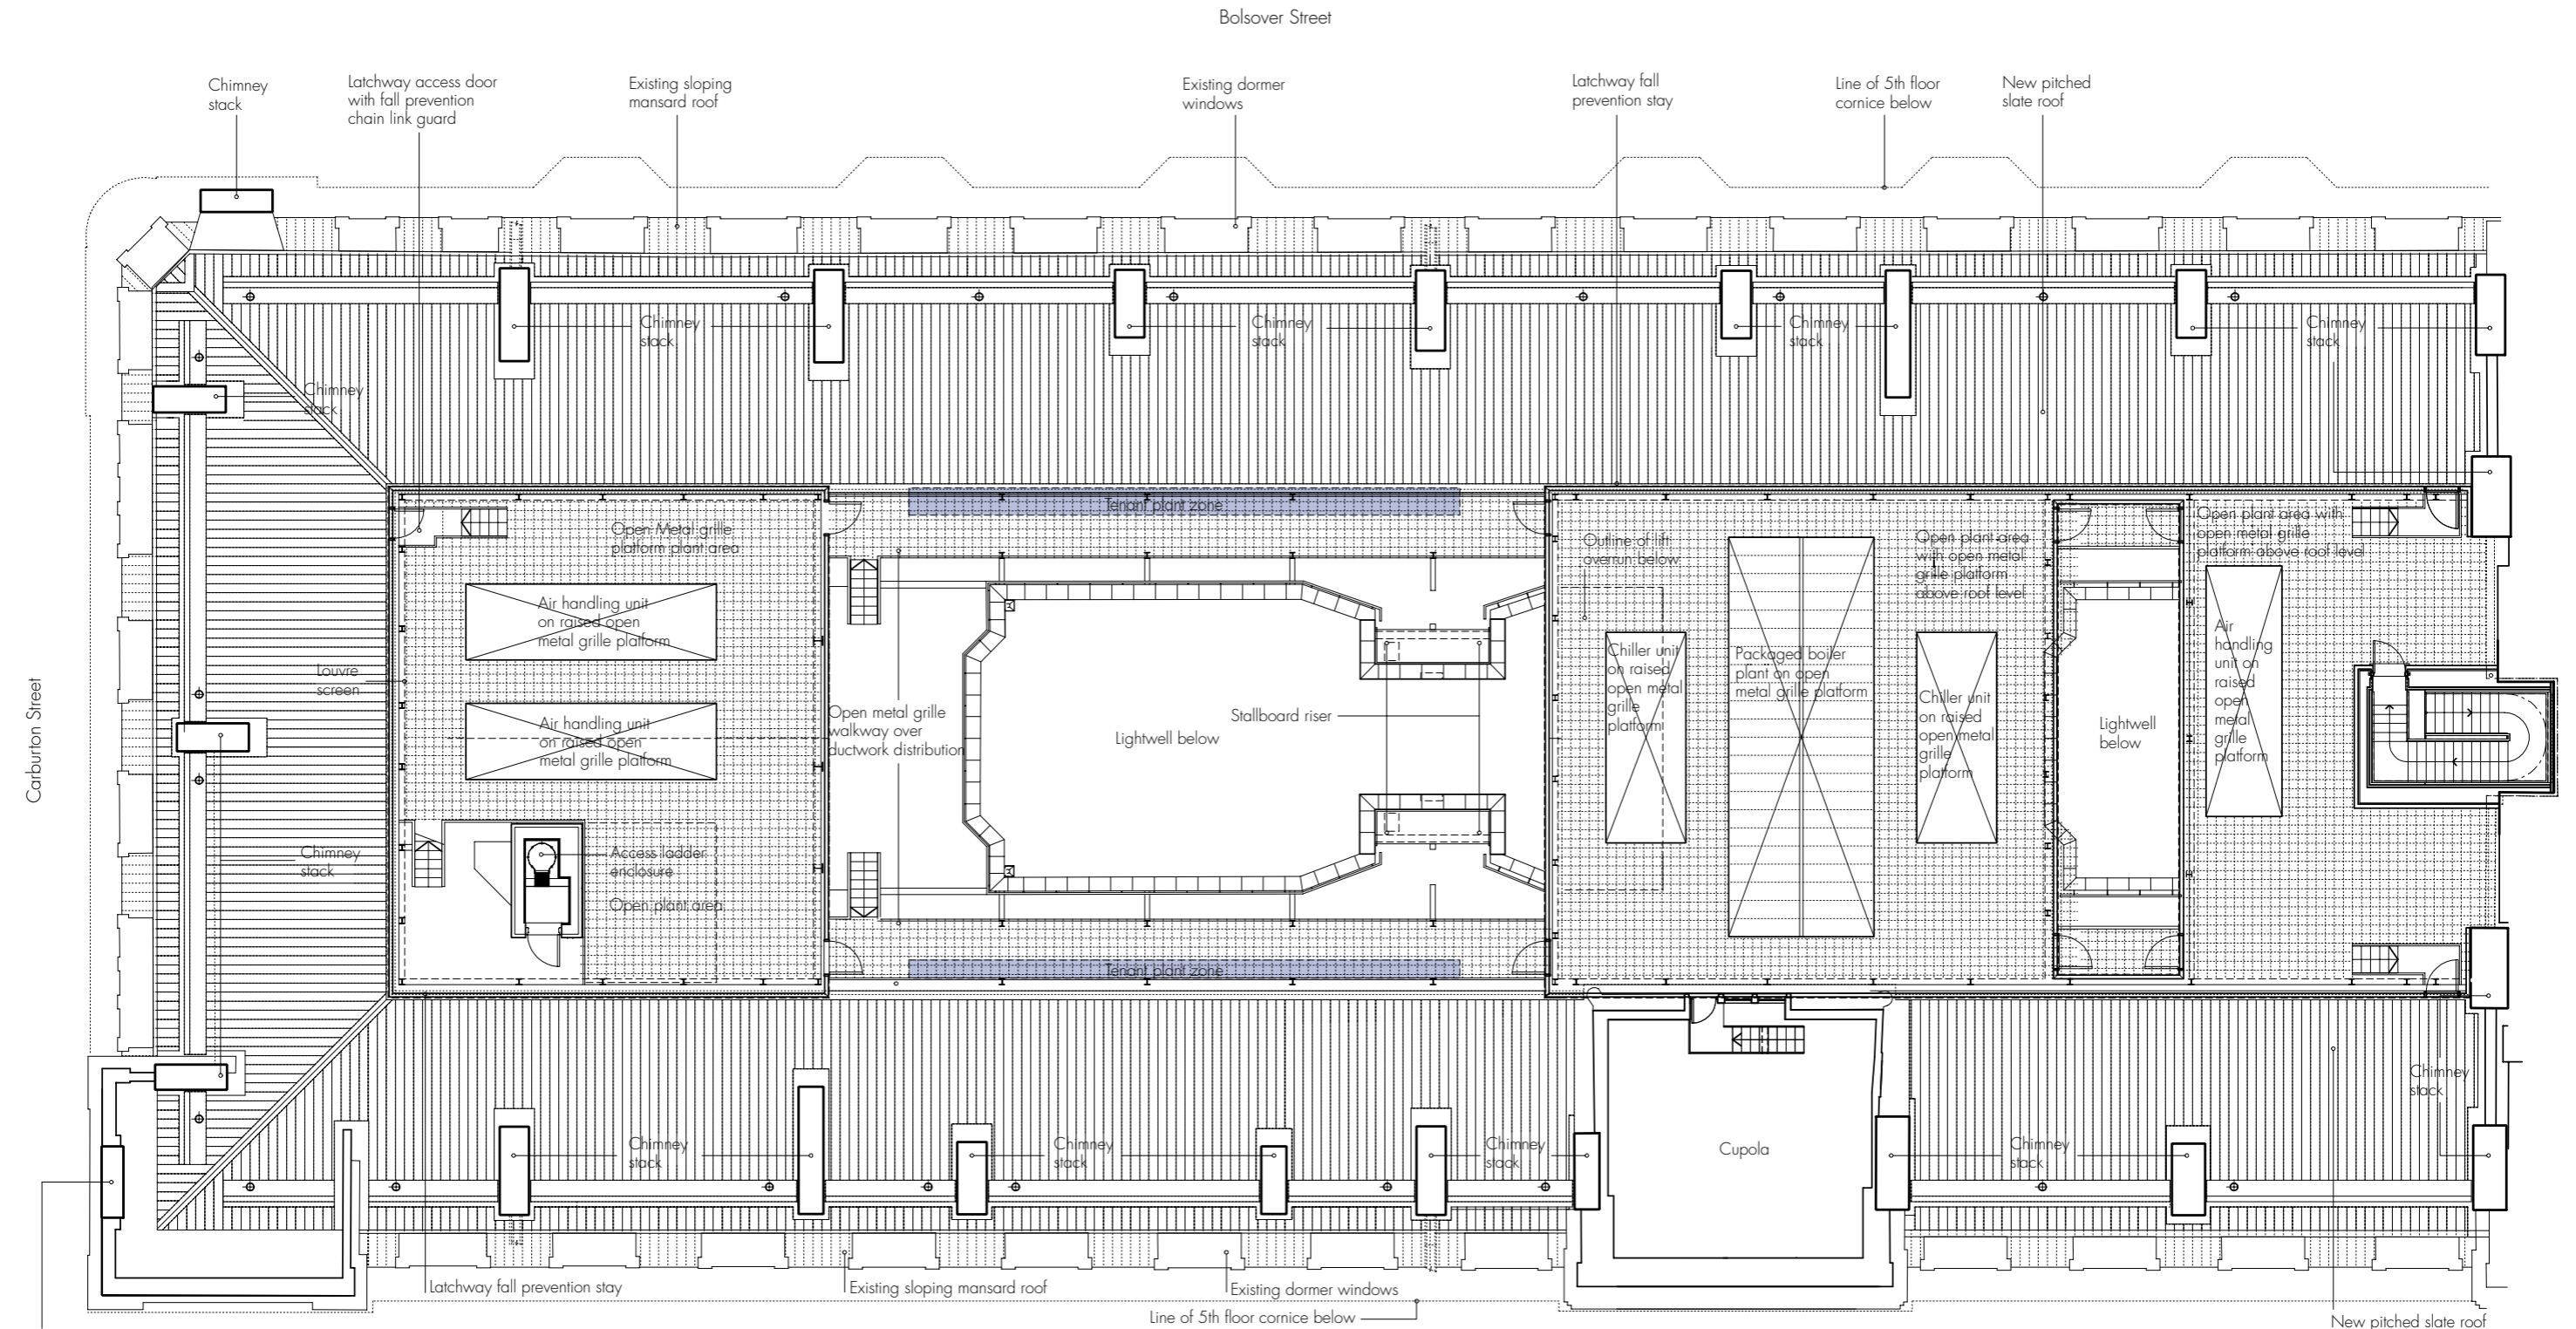

180 GREAT PORTLAND STREET W1

Roof plant level

Chimney stack Scale (1:100)

Great Portland Street